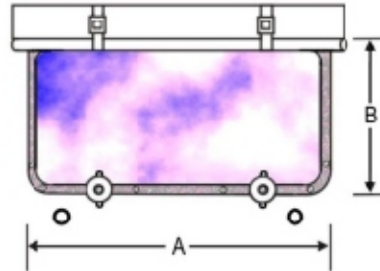

Dimension A

Up to 24 inches in width.....\$29.00	From 25" to 30" in width.....\$33.00	From 31" to 36" in width.....\$37.00
From 37" to 42" in width.....\$39.00	From 43" to 48" in width.....\$45.00	From 49" to 58" in width.....\$54.00

If Dimension B exceeds 15 inches, please call us at 800-866-1948 for a quote.

Our prices include all necessary hardware.

How to Measure:

(Remember, all mistakes are ours, so don't worry) Measure horizontally at the widest point, including the frame - That's Dimension A.

Next, measure the vertical dimension including the frame - if there is one. That's Dimension B. We will add three inches to each of these measurements, but you are only charged for the size of the port.